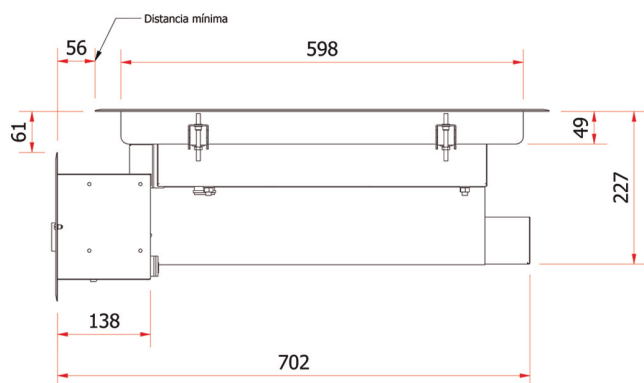

MIRROR

PLANCHA
Drop in

M1000E DI

FEATURES

Power: 12 kW

- ✓ Optional grooved surface (1/1 - 1/2 - 1/3)
- ✓ Temperature control up to 285°C
- ✓ Easy cleaning and maintenance
- ✓ Designed and manufactured in the EU

www.mirror.es

C/ Crom 57, Hospitalet de Llobregat 08907, Barcelona, España

Tel.: (+34) 336 87 30
Email: sales@mirror.es

Technical specifications

Voltage	380 / 415 V 3F+N
Freq.	50/60 Hz
Power	12 kW
Cooking area	900 x 500mm
Max. Temperature	285°C
Grease drawer	1x4L

* M1000E DI

External dimensions and weight

Width	1075 mm
Depth	731 mm (Min.)
High	285 mm
Weight	108 kg

www.mirror.es

C/ Crom 57, Hospitalet de Llobregat 08907, Barcelona, España

Tel.: (+34) 336 87 30

Email: sales@mirror.es