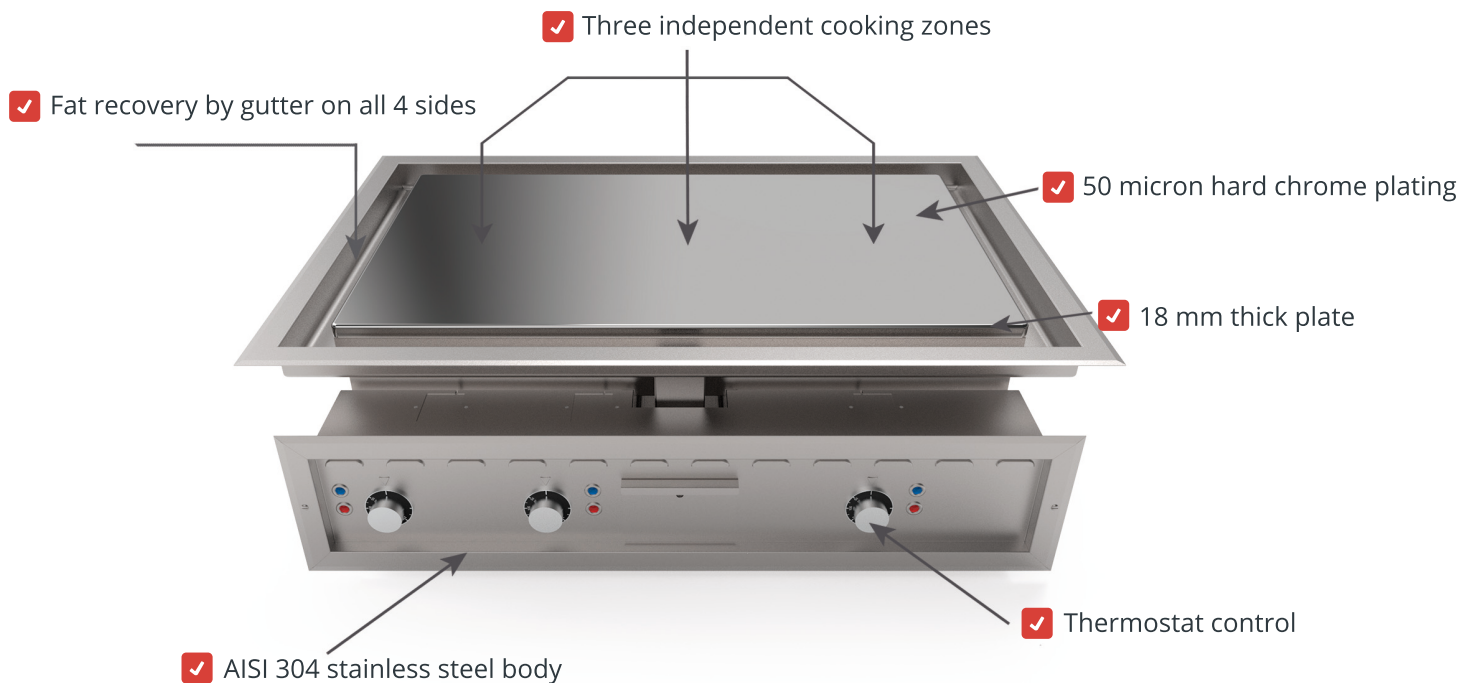

MIRROR

PLANCHA
Drop in

M1000E DI

FEATURES

Power: 12 kW

- ✓ Optional grooved surface (1/1 - 1/2 - 1/3)
- ✓ Temperature control up to 285°C
- ✓ Easy cleaning and maintenance
- ✓ Designed and manufactured in the EU

www.mirror.es

C/ Crom 57, Hospitalet de Llobregat 08907, Barcelona, España

Tel.: (+34) 336 87 30
Email: sales@mirror.es

Technical specifications

Voltage	380 / 415 V 3F+N
Freq.	50/60 Hz
Power	12 kW
Cooking area	900 x 500mm
Max. Temperature	285°C
Grease drawer	1x4L

* M1000E DI

External dimensions and weight

Width	1075 mm
Depth	731 mm (Min.)
High	285 mm
Weight	108 kg

www.mirror.es

C/ Crom 57, Hospitalet de Llobregat 08907, Barcelona, España

Tel.: (+34) 336 87 30

Email: sales@mirror.es