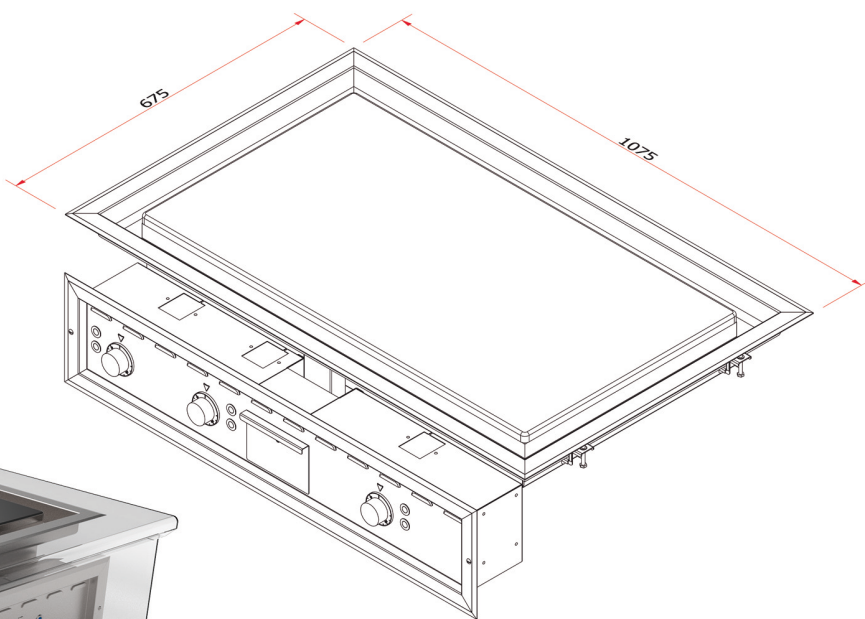

MIRROR

PLANCHA
Drop in

M1000E DI

FEATURES

Power: 12 kW

- ✓ Optional grooved surface (1/1 - 1/2 - 1/3)
- ✓ Temperature control up to 285°C
- ✓ Easy cleaning and maintenance
- ✓ Designed and manufactured in the EU

www.mirror.es

C/ Crom 57, Hospitalet de Llobregat 08907, Barcelona, España

Tel.: (+34) 336 87 30
Email: sales@mirror.es

Technical specifications

Voltage	380 / 415 V 3F+N
Freq.	50/60 Hz
Power	12 kW
Cooking area	900 x 500mm
Max. Temperature	285°C
Grease drawer	1x4L

* M1000E DI

External dimensions and weight

Width	1075 mm
Depth	731 mm (Min.)
High	285 mm
Weight	108 kg

www.mirror.es

C/ Crom 57, Hospitalet de Llobregat 08907, Barcelona, España

Tel.: (+34) 336 87 30

Email: sales@mirror.es