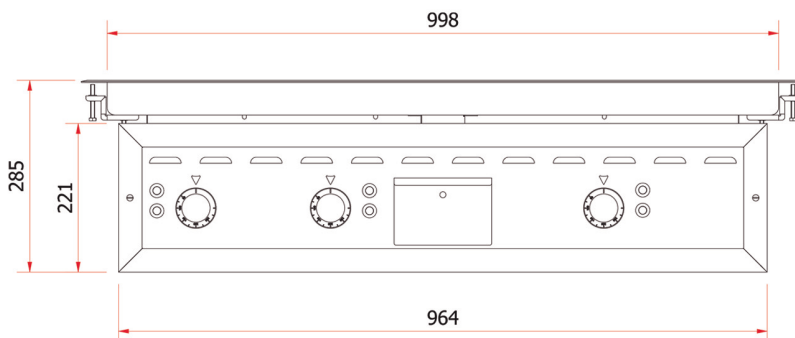

MIRROR

PLANCHA
Drop in

M1000E DI

FEATURES

Power: 12 kW

- ✓ Optional grooved surface (1/1 - 1/2 - 1/3)
- ✓ Temperature control up to 285°C
- ✓ Easy cleaning and maintenance
- ✓ Designed and manufactured in the EU

www.mirror.es

C/ Crom 57, Hospitalet de Llobregat 08907, Barcelona, España

Tel.: (+34) 336 87 30
Email: sales@mirror.es

Technical specifications

Voltage	380 / 415 V 3F+N
Freq.	50/60 Hz
Power	12 kW
Cooking area	900 x 500mm
Max. Temperature	285°C
Grease drawer	1x4L

* M1000E DI

External dimensions and weight

Width	1075 mm
Depth	731 mm (Min.)
High	285 mm
Weight	108 kg

www.mirror.es

C/ Crom 57, Hospitalet de Llobregat 08907, Barcelona, España

Tel.: (+34) 336 87 30

Email: sales@mirror.es