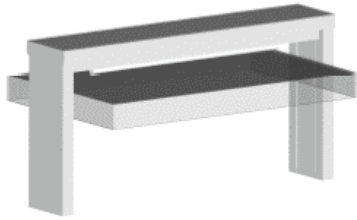

Mobile cover

GN 1/1	Dim. L mm	Code	Model
3	L = 1170	8087526	SUPSSI3
4	L = 1500	8087527	SUPSSI4
5	L = 1825	8087528	SUPSSI5
6	L = 2150	8087529	SUPSSI6

Stainless steel gantrie with fixed glass