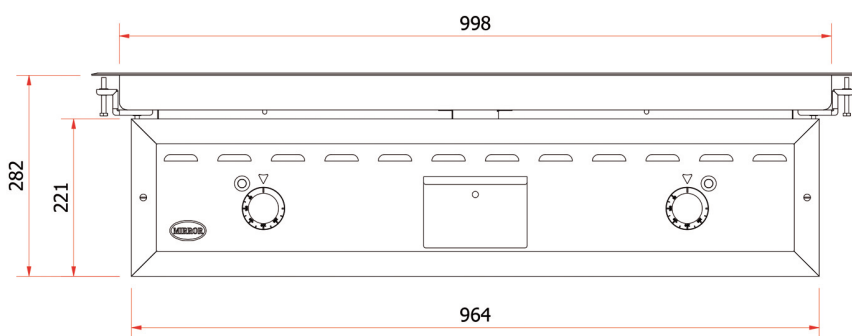

## FEATURES

**Power: 5 kW**

- ✓ Temperature control up to 285°C
- ✓ Easy cleaning and maintenance
- ✓ Designed and manufactured in the EU

[www.mirror.es](http://www.mirror.es)

C/ Crom 57, Hospitalet de Llobregat 08907, Barcelona, España

## Technical specifications

Voltage	220 / 415 V 3F+N
Freq.	50/60 Hz
Power	5 kW
Cooking area	900 x 400mm
Max. Temperature	285°C
Grease drawer	1x2L

\* ME90 DI

### External dimensions and weight

Width	1075 mm
Depth	631 mm (Min.)
High	282 mm
Weight	70 kg

[www.mirror.es](http://www.mirror.es)

C/ Crom 57, Hospitalet de Llobregat 08907, Barcelona, España

Tel.: (+34) 336 87 30