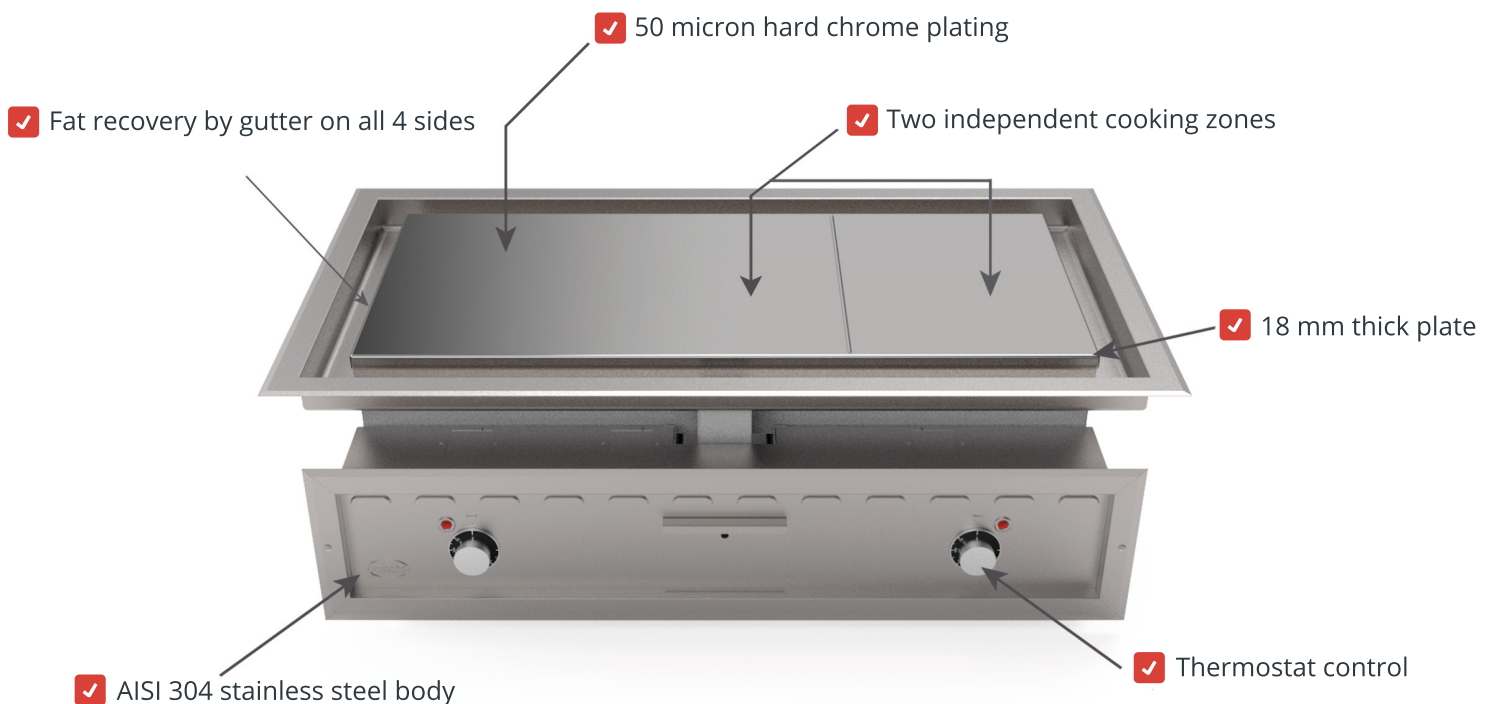

MIRROR

PLANCHA  
Drop in

ME 90 DI

## FEATURES

**Power: 5 kW**

- ✓ Temperature control up to 285°C
- ✓ Easy cleaning and maintenance
- ✓ Designed and manufactured in the EU

[www.mirror.es](http://www.mirror.es)

C/ Crom 57, Hospitalet de Llobregat 08907, Barcelona, España

## Technical specifications

Voltage	220 / 415 V 3F+N
Freq.	50/60 Hz
Power	5 kW
Cooking area	900 x 400mm
Max. Temperature	285°C
Grease drawer	1x2L

\* ME90 DI