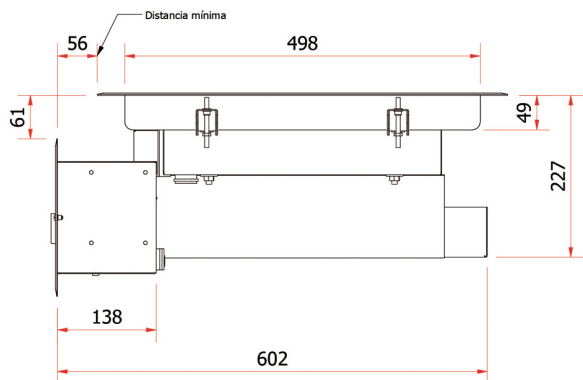

## FEATURES

**Power: 5 kW**

- ✓ Temperature control up to 285°C
- ✓ Easy cleaning and maintenance
- ✓ Designed and manufactured in the EU

[www.mirror.es](http://www.mirror.es)

C/ Crom 57, Hospitalet de Llobregat 08907, Barcelona, España

## Technical specifications

Voltage	220 / 415 V 3F+N
Freq.	50/60 Hz
Power	5 kW
Cooking area	900 x 400mm
Max. Temperature	285°C
Grease drawer	1x2L

\* ME90 DI

### External dimensions and weight

Width	1075 mm
Depth	631 mm (Min.)
High	282 mm
Weight	70 kg

[www.mirror.es](http://www.mirror.es)

C/ Crom 57, Hospitalet de Llobregat 08907, Barcelona, España

Tel.: (+34) 336 87 30