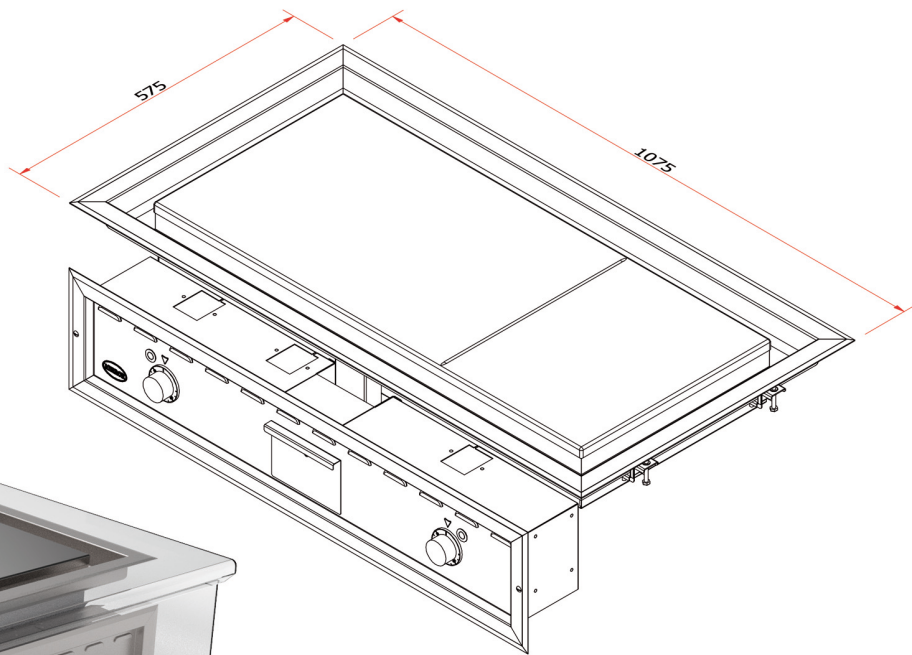

## FEATURES

**Power: 5 kW**

- ✓ Temperature control up to 285°C
- ✓ Easy cleaning and maintenance
- ✓ Designed and manufactured in the EU

[www.mirror.es](http://www.mirror.es)

C/ Crom 57, Hospitalet de Llobregat 08907, Barcelona, España

## Technical specifications

Voltage	220 / 415 V 3F+N
Freq.	50/60 Hz
Power	5 kW
Cooking area	900 x 400mm
Max. Temperature	285°C
Grease drawer	1x2L

\* ME90 DI

### External dimensions and weight

Width	1075 mm
Depth	631 mm (Min.)
High	282 mm
Weight	70 kg

[www.mirror.es](http://www.mirror.es)

C/ Crom 57, Hospitalet de Llobregat 08907, Barcelona, España

Tel.: (+34) 336 87 30