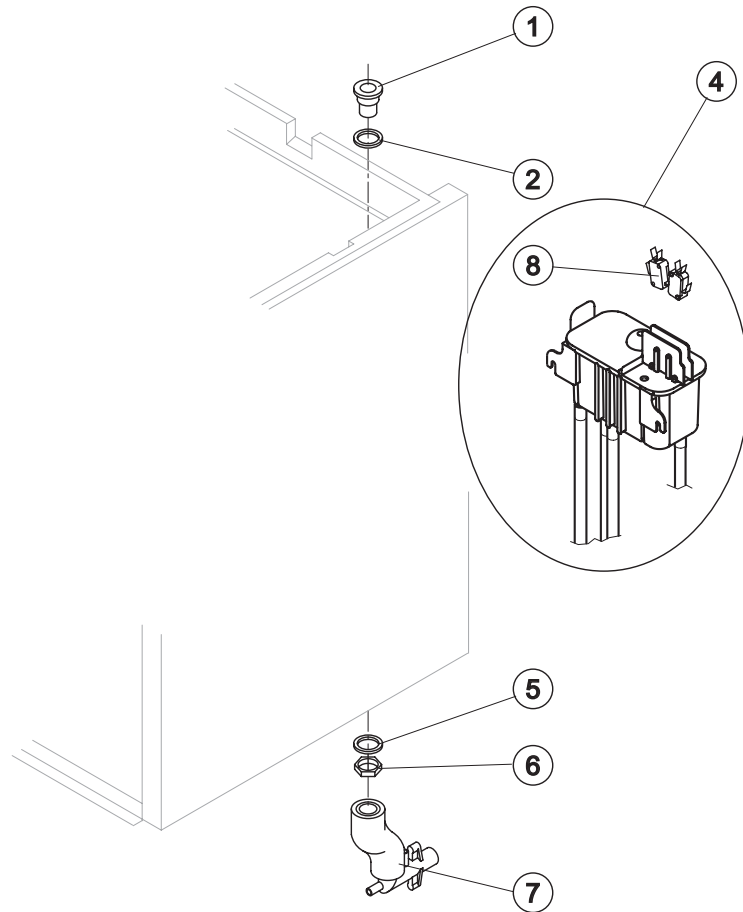

### Parts for Air-Cooled Version Only

Ref.	Spare Description	Code
1	Sucking Fan	20031
4	Air Condenser	Current Version 201222
4	Air Condenser	Till s/n. 882150 201147

### Parts for Water-Cooled Version Only

Ref.	Spare Description	Code
1	Sucking Fan	10213
2	Water Condenser	14014

Rif.	Descrizione Ricambio	Codice
1	Ice Exhaust with insulatig cap	C10648
3	Ice Breaker	20915
4	Extruder with bearings assembly	C201001
5	Auger	201000
6	OR Gasket 4325	20987
7	Ceramic Seal	20937
8	OR Gasket 3162 mat. NBR70	20429
9	Reduction Ring	20785
10	Seal Ring	20985
11	Bearing	20917
12	Flange	20916
13	Joint	D20630
14	Evaporator Assy	C11174
15	Insulating Cap	18205

Ref.	Spare Description	Code
1	Water Outlet Nipple	10472
2	Silicone Gasket	13219
4*	Double Switch Basin Assembly	C10710
5	Semirigid Polyethylene Gasket	13007
6	Bin Discharge Nut	10096
8	Microswitch	23055