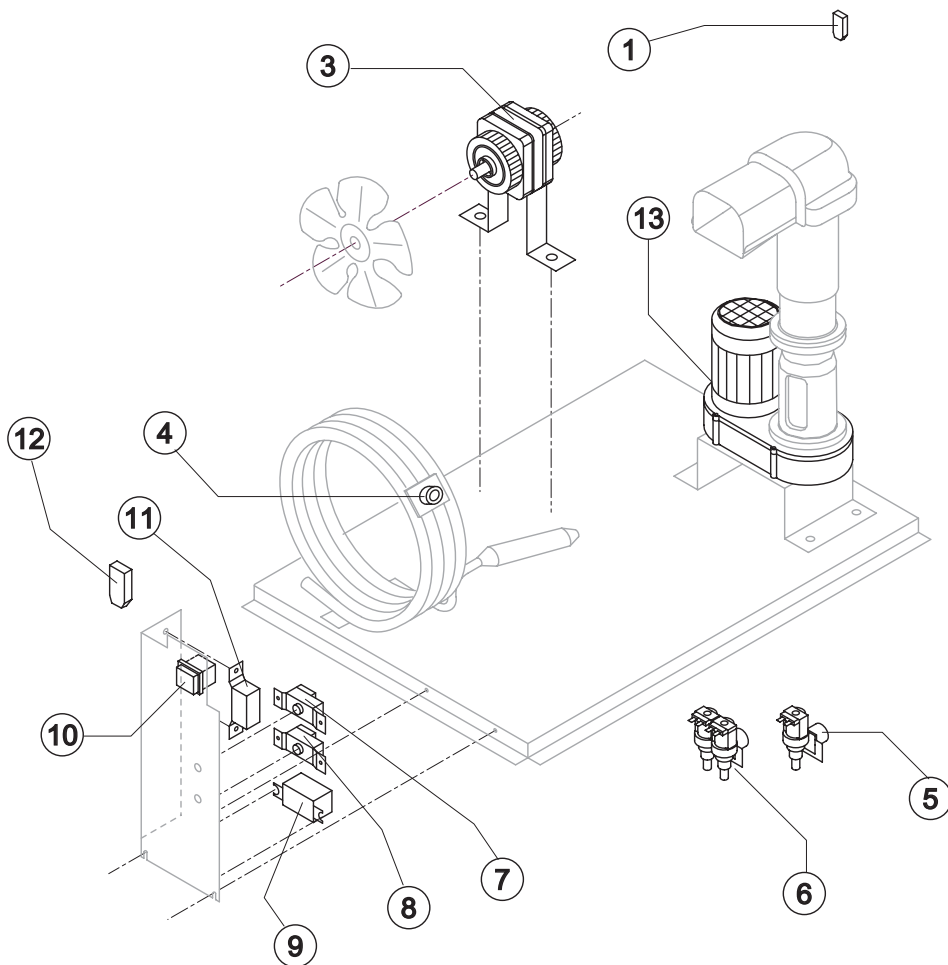

Rev. 02 - 12/03/2019

Common Parts

Ref.	Spare Description	Code
1	Anti Radio Interference Filter	C23457
7*	Bin Thermostat	R23005
8*	Evaporator Thermostat	R23591
9*	Relay	23190
10*	Green Light Switch (On-Off)	23327
11*	Fan cycle switch	231123
12	Anti Radio Interference Filter	C23459
13	Gearmotor	231060

Parts for Air-Cooled Version Only

Ref.	Spare Description	Code
3*	Fan Motor	23067
5*	1 Way- Water Inlet Valve	23115

Parts for Water-Cooled Version Only

Ref.	Spare Description	Code
3*	Fan Motor	23029
4*	Safety Thermostat	C23114
6*	2 Ways- Water Inlet Valve	23010