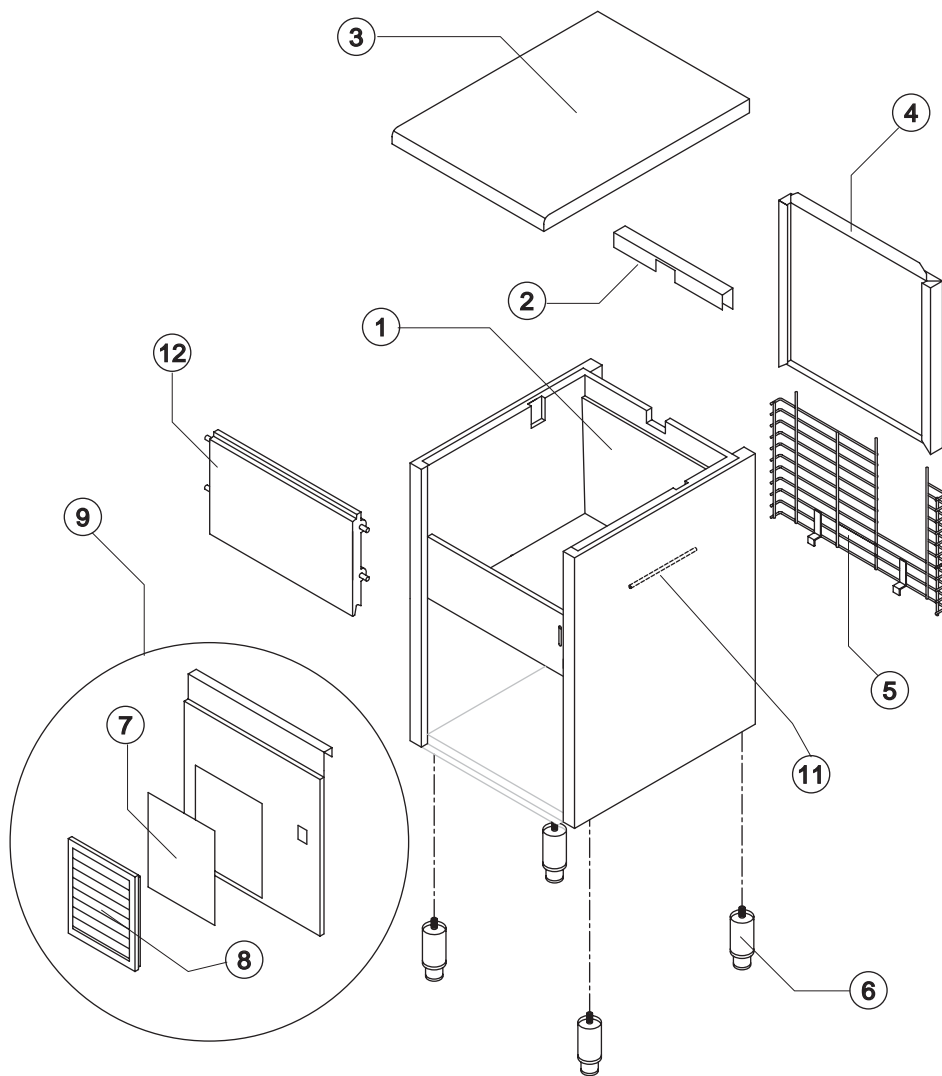

# LIST OF THE EXPLODED VIEWS

*SHELL ASSY*

*COOLING SYSTEM*

*EVAPORATOR*

*HYDRAULIC CIRCUIT*

*ELECTRIC PARTS*

Rev. 02 - 12/03/2019

Ref.	Spare Description	Code
1	Foamed Cabinet Assy	See Table
2	Cover for Ice Exhaust	221386
3	Top Assembly	C22690
4	Rear Panel Assembly	C21202
5	Rear Grid	D12020
6	Adjustable Stainless Steel Foot	20613
7*	Filtering Panel	18106
8	Frame + Grid & Filter	C10205
9	Front Grid Panel	C22510
11	Bulbe-holder Pipe	20522
12	Door Assy	C10275