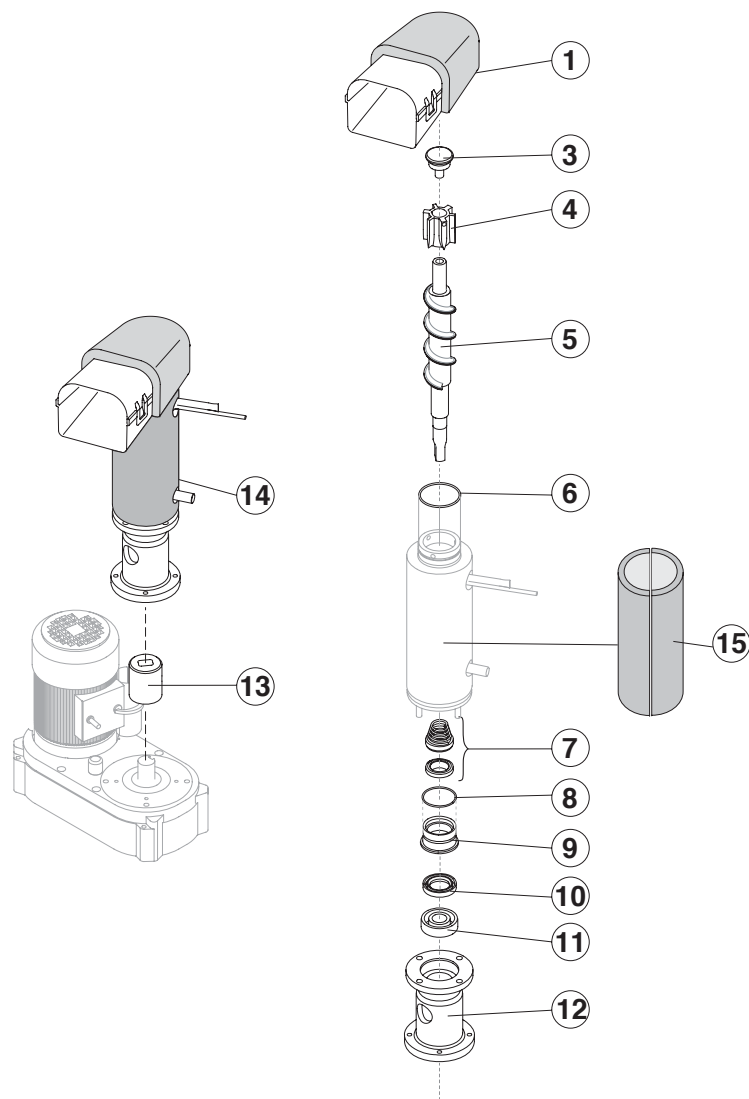

### Common Parts

Ref.	Spare Description	Code
3*	Molecular Drier	14009
5	Compressor	231174
6	Suction Line	for the spare parts code give us the s/n.

### Parts for Water-Cooled Version Only

Ref.	Spare Description	Code
1	Sucking Fan	10213
2	Water Condenser	14014

Rif.	Descrizione Ricambio	Codice
1	Ice Exhaust with insulatig cap	C10648
3	Ice Breaker	20915
4	Extruder with bearings assembly	C201001
5	Auger	201000
6	OR Gasket 4325	20987
7	Ceramic Seal	20937
8	OR Gasket 3162 mat. NBR70	20429
9	Reduction Ring	20785
10	Seal Ring	20985
11	Bearing	20917
12	Flange	20916
13	Joint	D20630
14	Evaporator Assy	C11174
15	Insulating Cap	18205

Ref.	Spare Description	Code
1	Water Outlet Nipple	10472
2	Silicone Gasket	13219
4*	Double Switch Basin Assembly	C10710
5	Semirigid Polyethylene Gasket	13007
6	Bin Discharge Nut	10096
8	Microswitch	23055

### Parts for Air-Cooled Version Only

Ref.	Spare Description	Code
7	Discharges Manifold	C10235