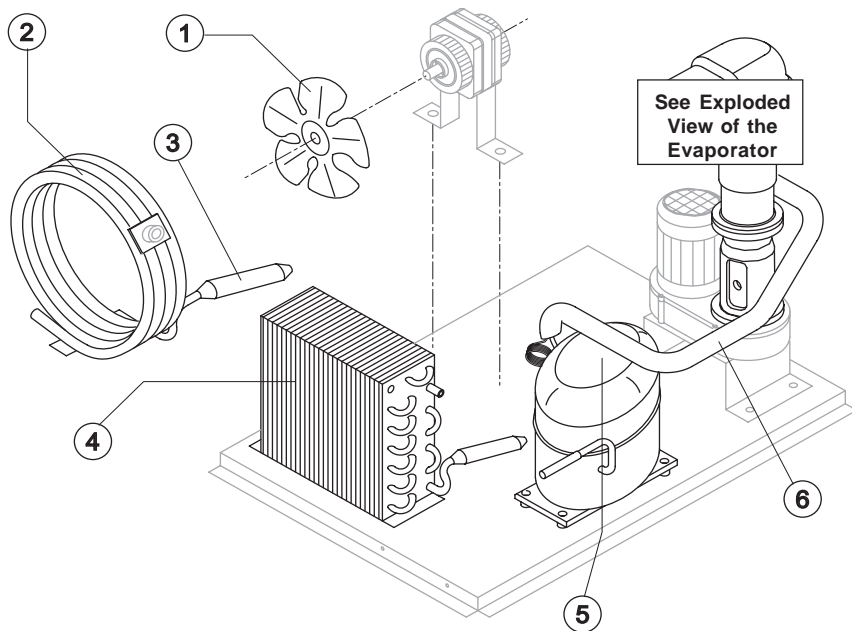

Common Parts

Ref.	Spare Description	Code
3*	Molecular Drier	14009
5	Compressor	231174
6	Suction Line	for the spare parts code give us the s/n.

Parts for Air-Cooled Version Only

Ref.	Spare Description	Code
1	Sucking Fan	20031
4	Air Condenser	Current Version 201222
4	Air Condenser	Till s/n. 882150 201147

Parts for Water-Cooled Version Only

Ref.	Spare Description	Code
1	Sucking Fan	10213
2	Water Condenser	14014